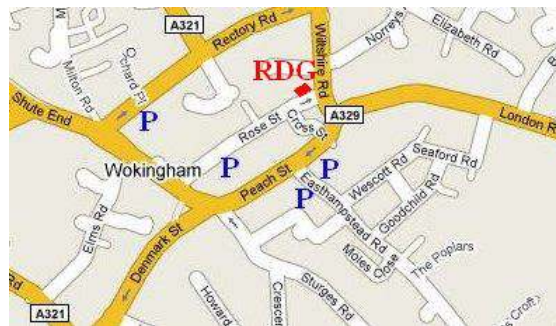

Ratcliffe Duce & Gammer, Solicitors Wokingham, Wokingham solicitors Berkshire - Contact Us Wokingham Office, Ratcliffe Duce & Gammer, Solicitors Wokingham, Wokingham solicitors Berkshire - Contact Us Wokingham Office. An established law firm providing high quality advice through experienced lawyers in family law, employment, wills, probate and litigation, including clinical negligence.

Ratcliffe Duce & Gammer

Solicitors

[Home](#)

[About Us](#)

[Areas of Practice](#)

[Our Lawyers](#)

[Contact Us](#)

[Links](#)

Contact Us

[Reading](#)

[Wokingham](#)

[Wallingford](#)

Wokingham Office

86 Rose Street,
Wokingham,
Berkshire,
RG40 1XU

Tel: 0118 978 3681

Fax: 0118 977 4260

Email: wokingham-enquiries@rdg-law.co.uk

Our offices at 86 Rose Street are to be found at the far end of the street approaching from Broad Street. From Reading along the A329, turn left into Rose Street at the end of Broad Street by the National Westminster Bank. Approaching from the A329M along London Road, when the traffic enters the one-way system at Peach Street take the right-hand lane and first into Cross Street. This emerges into Rose Street where you turn right to find the office straight ahead of you.

Car-park:

There are two car-parking spaces with half hour parking immediately on the right-hand side on turning into Rose Street. For longer parking use the pay and display

car-park halfway down Rose Street on the right-hand side coming from Broad Street or on the left-hand side coming from Cross Street.

Printer Version

Site Map

Disclaimer

E-mail: info@rdg-law.co.uk Copyright Ratcliffe Duce & Gammer Solicitors. All rights reserved . VAT No: 199573790